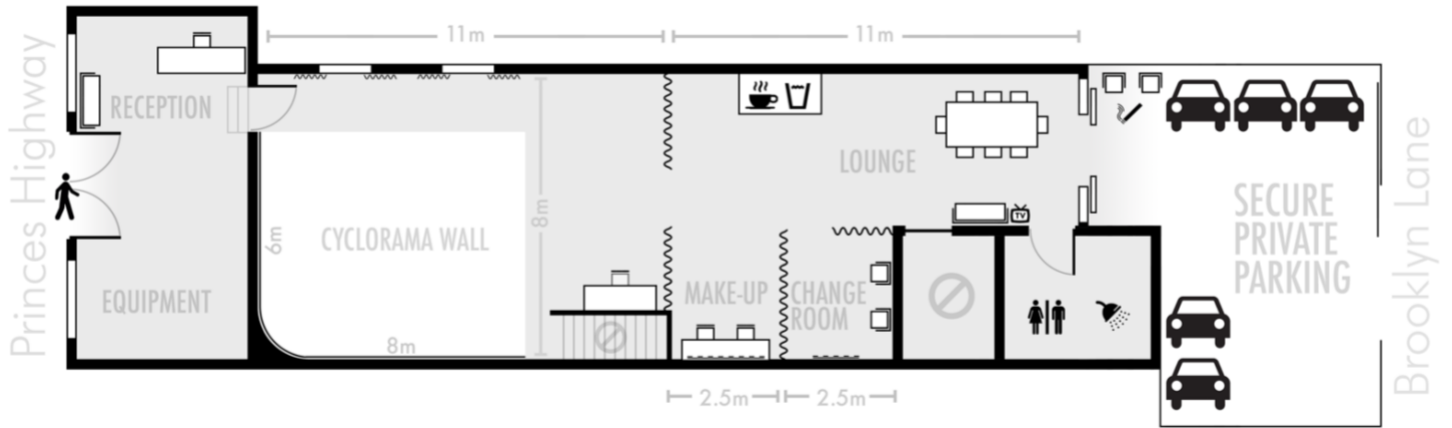

GENERAL SPECIFICATIONS

- Approx. 200m² total floor space
- Ground floor access
- Private car spaces
- Reverse cycle air-conditioning
- Free wireless broadband (NBN)
- Bluetooth stereo for your own music

SHOOTING SPACE

- Dimensions: 11m x 8m
- Ceiling height: 5.2m
- Ceiling colour: white
- Floor colour: grey
- South-West facing windows (can be blackened out)
- Cyclorama (infinity wall):
  - L-shaped
  - Dimensions: 6m x 8m
  - Height: 5.2m
  - Colour: white
- Block out curtain for private shooting

MAKE-UP

- Dimensions: 2.5m x 2.5m
- 2 tables with 2 make-up chairs
- 2 large makeup mirrors with daylight-balanced
- Hollywood lights
- Ironing board
- Industrial steam iron available for hire

CHANGE ROOM

- Dimensions: 2.5m x 2.5m
- Curtain for privacy.
- Full-length mirror with Hollywood lights
- 2 sofas
- Fixed clothing rack
- 2 clothing z-racks. Additional racks for hire.
- Clothing steamer available for hire

LOUNGE

- Large meeting table with 8 stools
- 3-seater French sofa
- 10 orange colour Viento chairs
- Flat-screen TV
- Private shower
- Mini Bar / Microwave
- Free tea & coffee
- Access to covered outdoor smoking area

AVAILABLE EQUIPMENT

- Profoto D1 Air kits:
  - 6x D1 Air 500W monolights
  - 3x D1 Air 1000W monolights
  - 3x Air remotes
- LED Continuous lights:
  - 4x LED 1000 light kits
  - 2x LED Yongno 360II RGB Pro Color
- Soft Boxes:
  - 1x 1.3' (30x39cm) soft box
  - 2x 2x2' (60x60cm) soft box
  - 3x 2x3' (60x90cm) soft box
  - 1x 3x3' (90x90cm) soft box
  - 1x 3x4' (90x120cm) soft box
  - 1x 4x6' (120x180cm) soft box
  - 2x 1x4' (30x120cm) strip box
- Octas:
  - 1x Profoto 5' (150cm) Octa + grid
  - 1x Profoto 3' (90cm) Octa + grid
  - 1x Tokistar (110cm) Octa + grid
- Studio Dishes:
  - 1x Profoto white beauty dish
  - 1x Profoto silver beauty dish
  - 1x Profoto white diffuser
  - 1x Black honeycomb for Profoto beauty dish
  - 2x Profoto Zoom reflector II + honeycomb
  - 2x Barn door + colour gels
  - 1x Profoto magnum
  - 1x Profoto WideZoom reflector
  - 1x Profoto disc reflector
  - 1x Mola Demi Komplette
- Umbrellas:
  - 1x Translucent L (130cm)
  - 1x Umbrella silver L (130cm)
  - 1x Umbrella white L (130cm):
    - Umbrella L diffuser
    - Umbrella L backpanel
- Reflectors:
  - 1x Profoto white/gold 120cm reflector
  - 1x Profoto Black/white 80cm reflector
  - 1x Profoto translucent 80cm reflector
  - 1x "5-in-1" multi light reflector (100x150cm)
  - 1x "5-in-1" multi light reflector 80cm
  - 4x Black/white polyboards (120x240cm)
  - Butterfly Scrim 2.4mx2.4m with wheeled stands
- Stands:
  - 1x Manfrotto tripod
  - 1x FOBA camera stand
  - 1x Manfrotto super boom
  - 1x steal heavy duty boom
  - 8x heavy duty light stands
  - 3x Low stands
- Other:
  - 1x Wheeled tether table
  - 5x Clothing Z-racks
  - 1x Product Table
  - 1x Stream hair/clothing blower
  - 1x Tether cable
  - 1x Industrial steam iron
  - Fog machine + fluid
  - Sand bags
  - Selection of background paper rolls with stand (ask us for available colours)