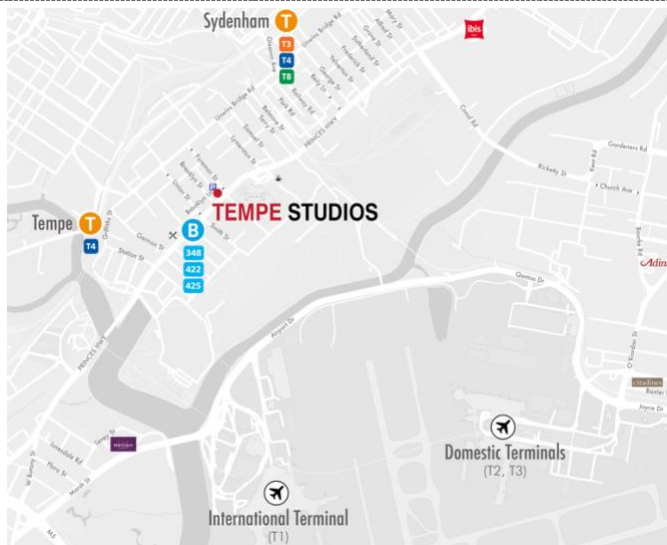

## PUBLIC TRANSPORT

Nearby train stations:

- TEMPE (10min walk):  
T4 - *Eastern Suburbs & Illawarra* line
- SYDENHAM (15min walk, wheelchair accessible):  
T3 - *Bankstown* line  
T4 - *Eastern Suburbs & Illawarra* line  
T8 - *Airport & South* line

**Buses** stop on Princes Hwy less than 200m from our studio, at the corners of Union St and Smith St:

- Route 348: Bondi Junction, Alexandria, Randwick.
- Route 422: Newtown, Camperdown, Central.
- Route 425: Marickville, Dulwich Hill.

## MAP