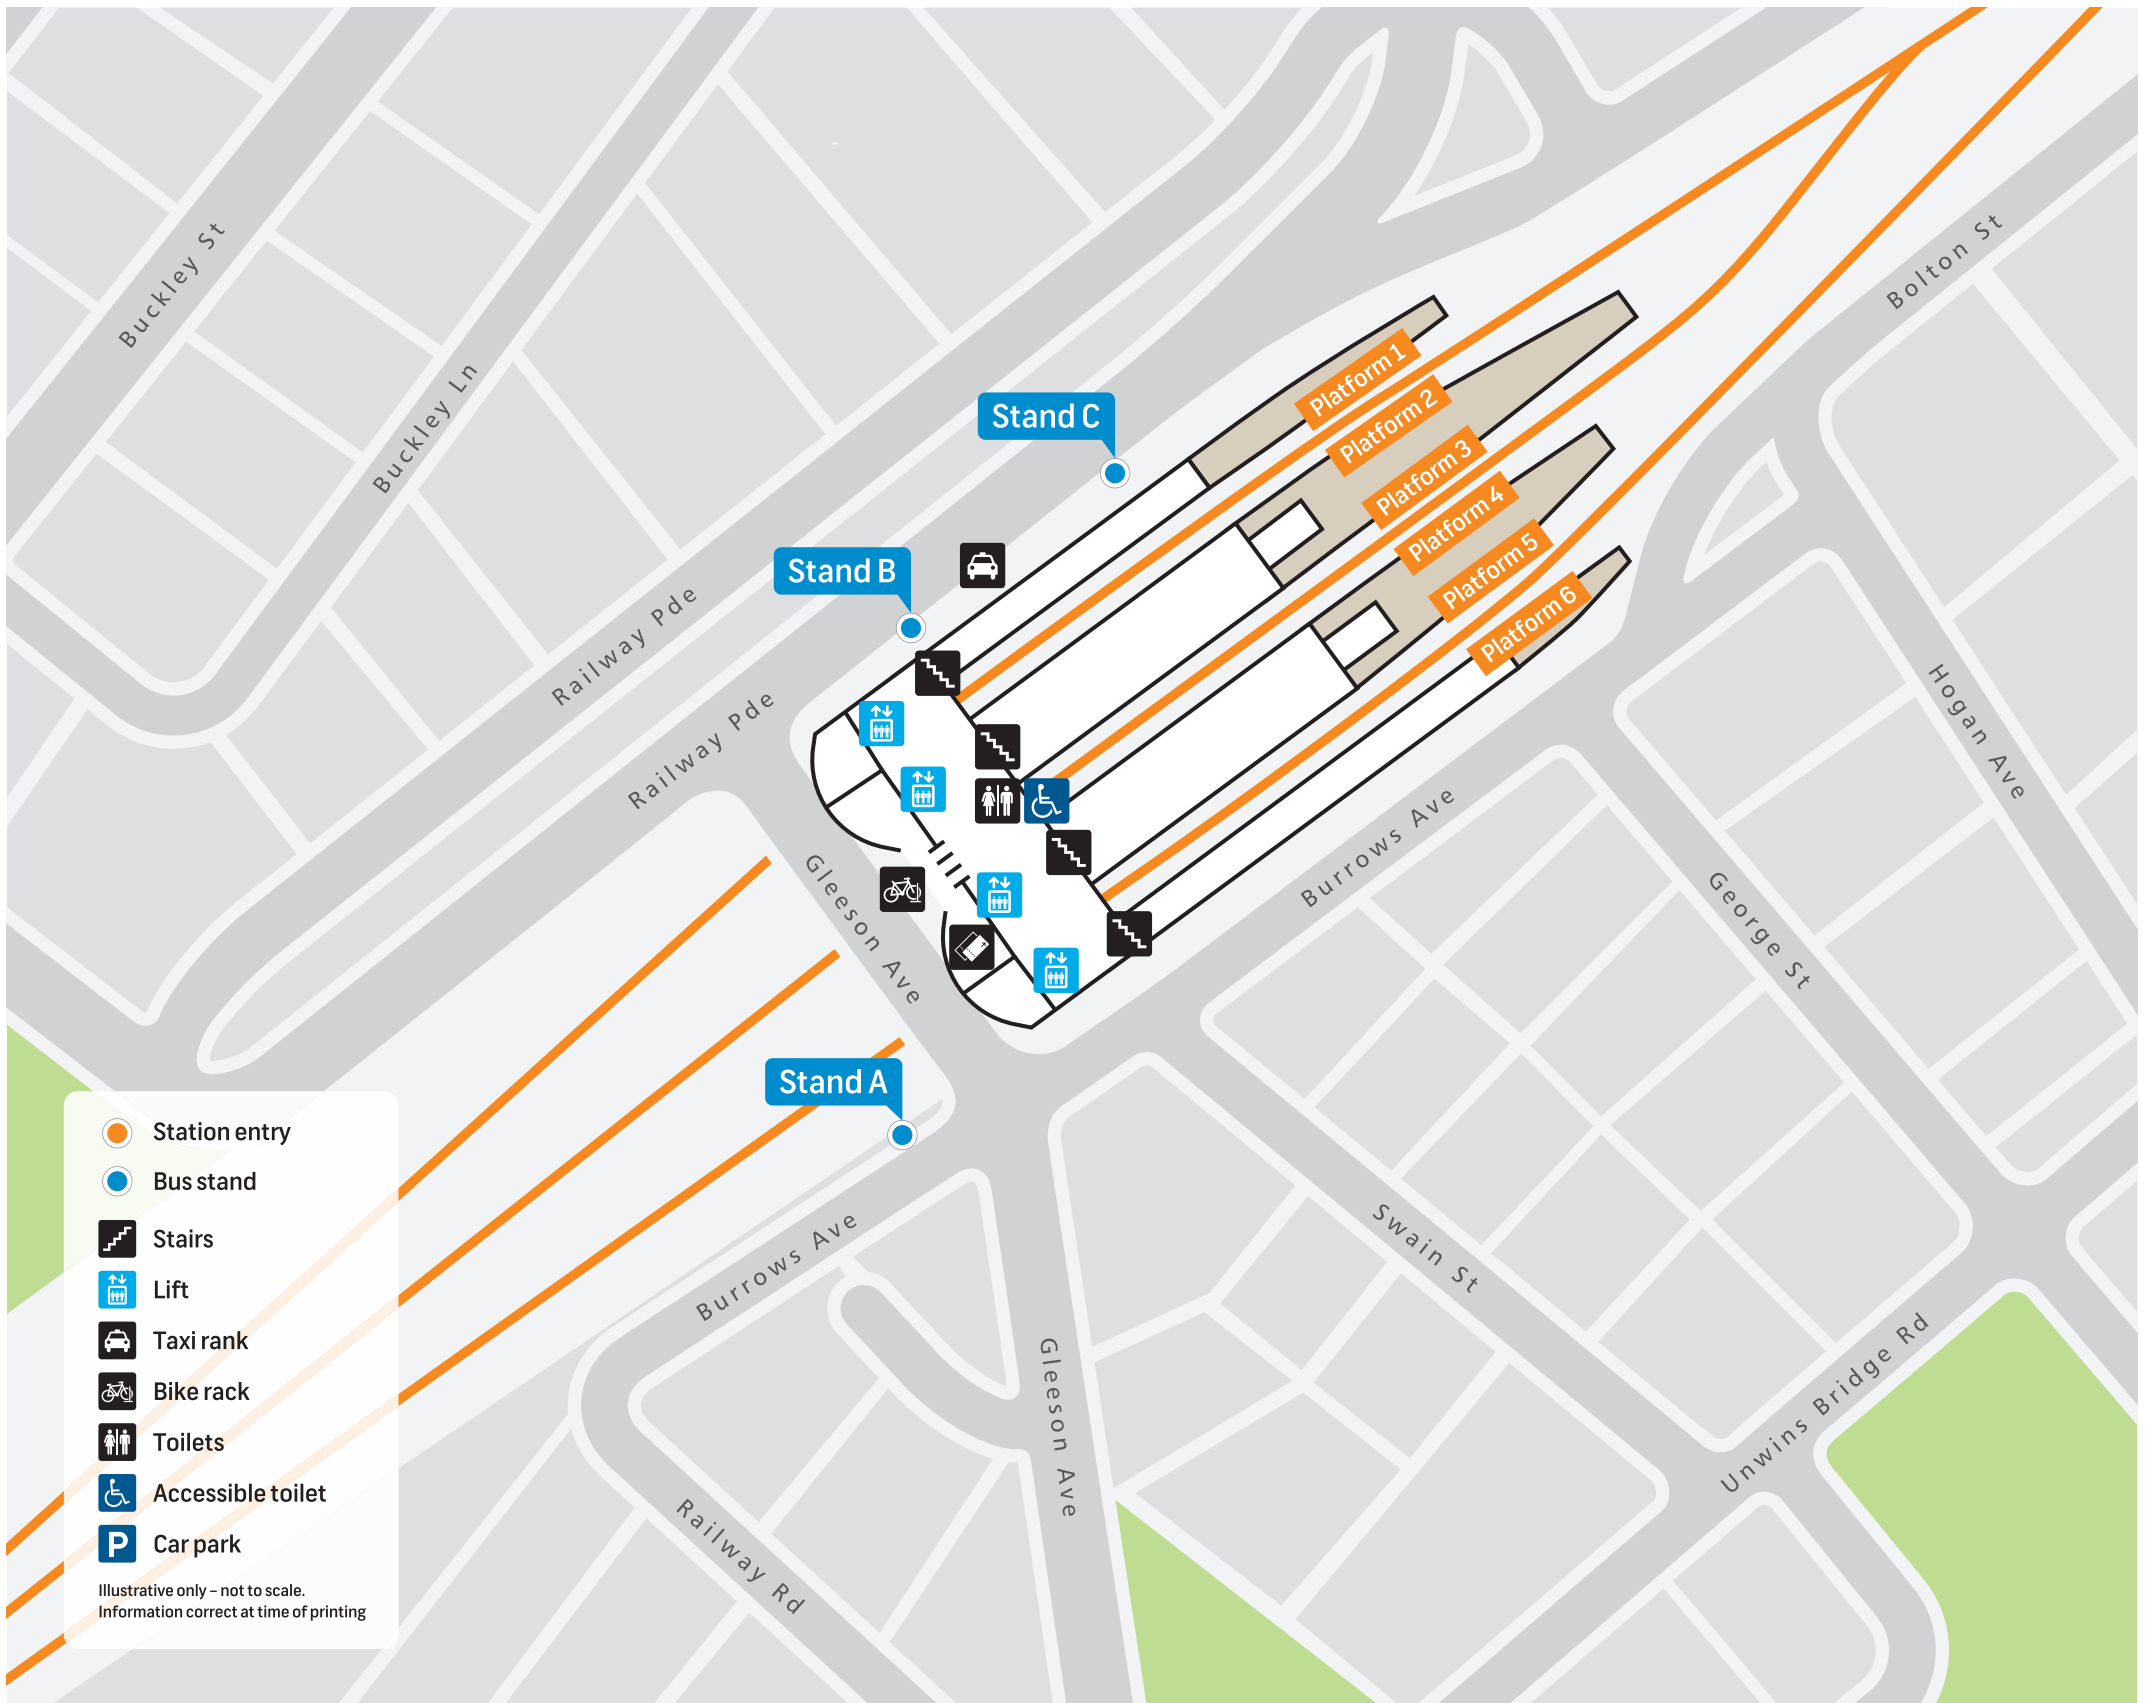

Sydenham Station Public Transport Map

- T** **T3** *Bankstown Line*
City
Liverpool
Lidcombe
- T** **T4** *Eastern Suburbs & Illawarra Line*
Eastern Suburbs
Illawarra
Cronulla
- T** **T8** *Airport & South Line*
City
South

- B** **Stand A**
Stop no. 204421
418 Burwood
425 Dulwich Hill
M30 Taronga Zoo
- B** **Stand B**
Stop no. 220421
418 Kingsford
425 Tempe
- B** **Stand C**
Stop no. 2204125
Arrivals only

For more information